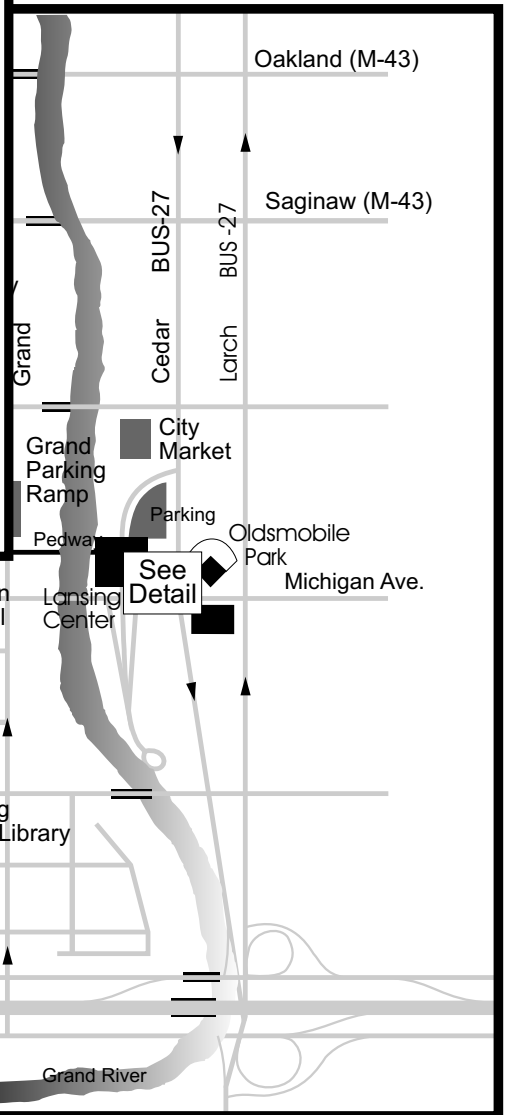

# Event Parking Information

\*All lots may not be available at all times.  
Call (517) 483-7821 for availability.

**Parking Rates:**  
 Attended Ramps: \$1.00 per ½ hour (first ½ hour is free)  
 \$8.50 Weekday daily maximum  
 \$5.00 Weekend event per entry

Lansing Center: \$5.00 per entry

On-street Metered Parking 8:00 a.m.-6:00 p.m.  
 FREE after 6:00 p.m. Weekdays & All day Sat/Sun

Call (517) 483-7821 for more information.

We hope that this parking information makes your visit more convenient and enjoyable. If you have any questions please give us a call at 483-7821.