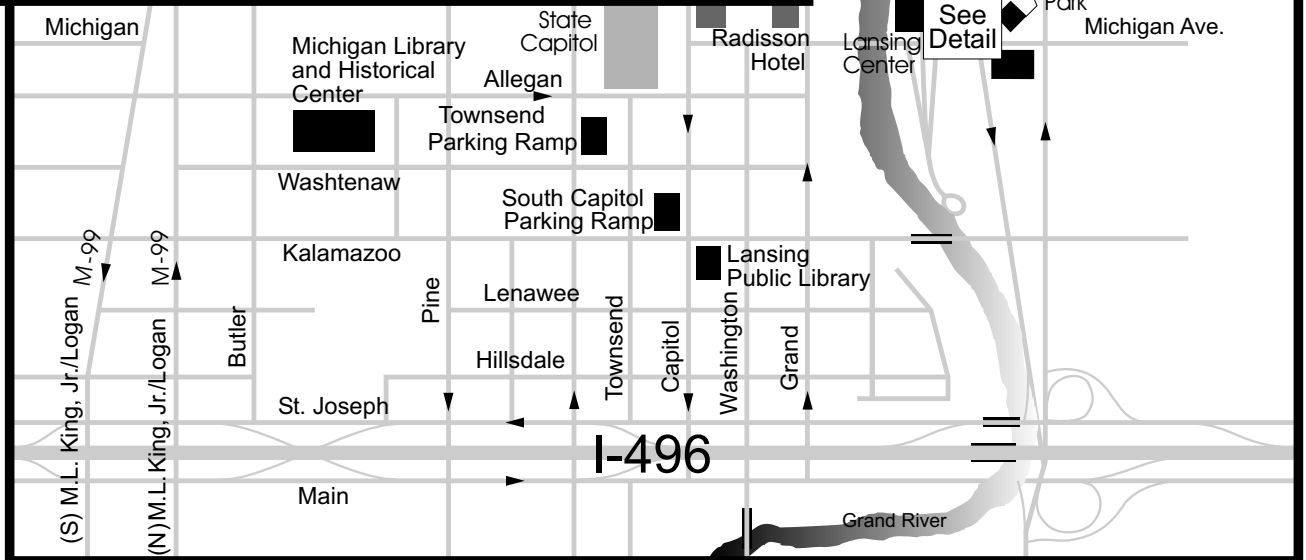

# Event Parking Information

\*All lots may not be available at all times.  
Call (517) 483-7821 for availability.

**Parking Rates:**  
 Attended Ramps: \$1.00 per ½ hour (first ½ hour is free)  
 \$8.50 Weekday daily maximum  
 \$5.00 Weekend event per entry

Lansing Center: \$5.00 per entry

On-street Metered Parking 8:00 a.m.-6:00 p.m.  
 FREE after 6:00 p.m. Weekdays & All day Sat/Sun

Call (517) 483-7821 for more information.

We hope that this parking information makes your visit more convenient and enjoyable. If you have any questions please give us a call at 483-7821.